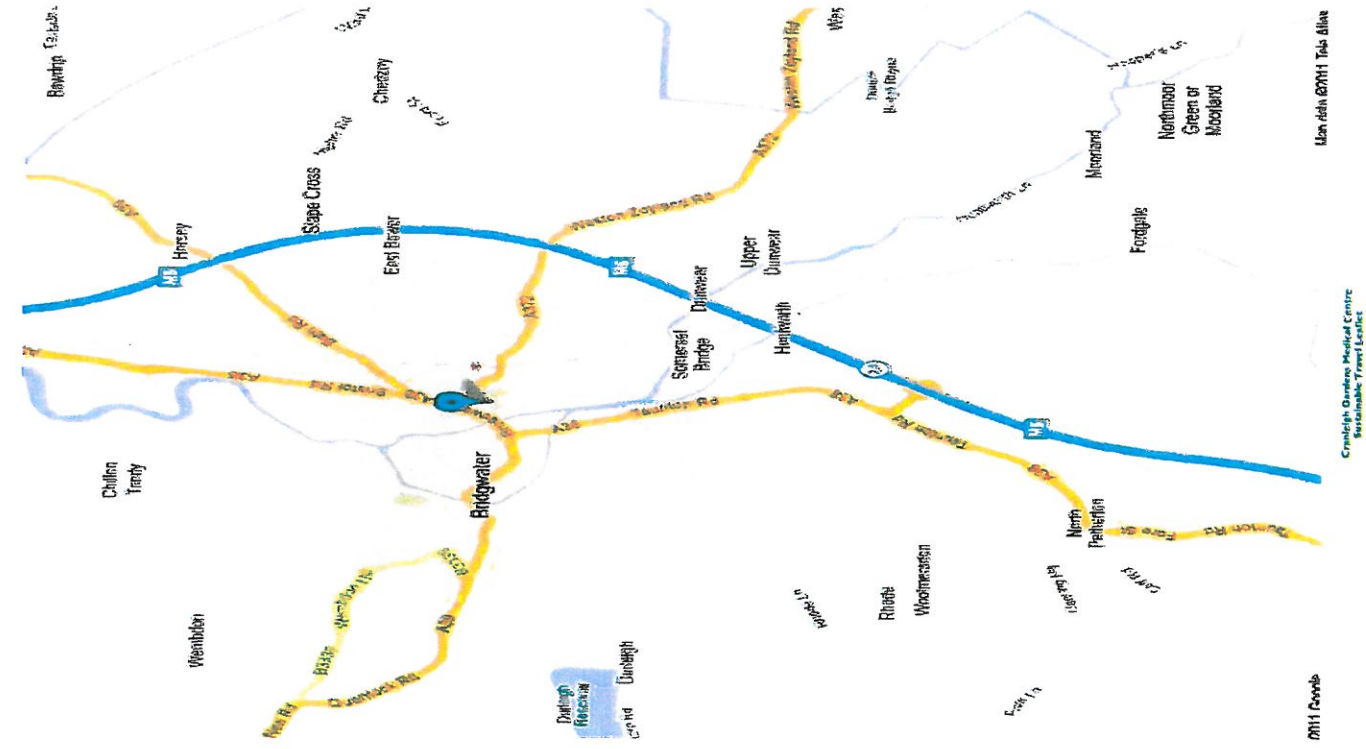

Taxis

Central Taxi's

01278458 058

112 Friar Street Bridgwater

H Cabs

01278 444788

36 St Marys Street

Broadway Taxi's LTD

01278 422442

112 Frain Street

Bee Line Cabs

01278 444334

55 Warwick Avenue

Angel Cabs

01278 429988

264 Bristol Road

Chequer Cabs

01278 425858

Bridgwater

taxi

M111 Cowbe

Cranleigh Gardens Medical Centre
Sustainable Travel Leaflet

Man idin 02911 Tala Allan

Cranleigh Gardens Medical Centre Sustainable Travel Leaflet